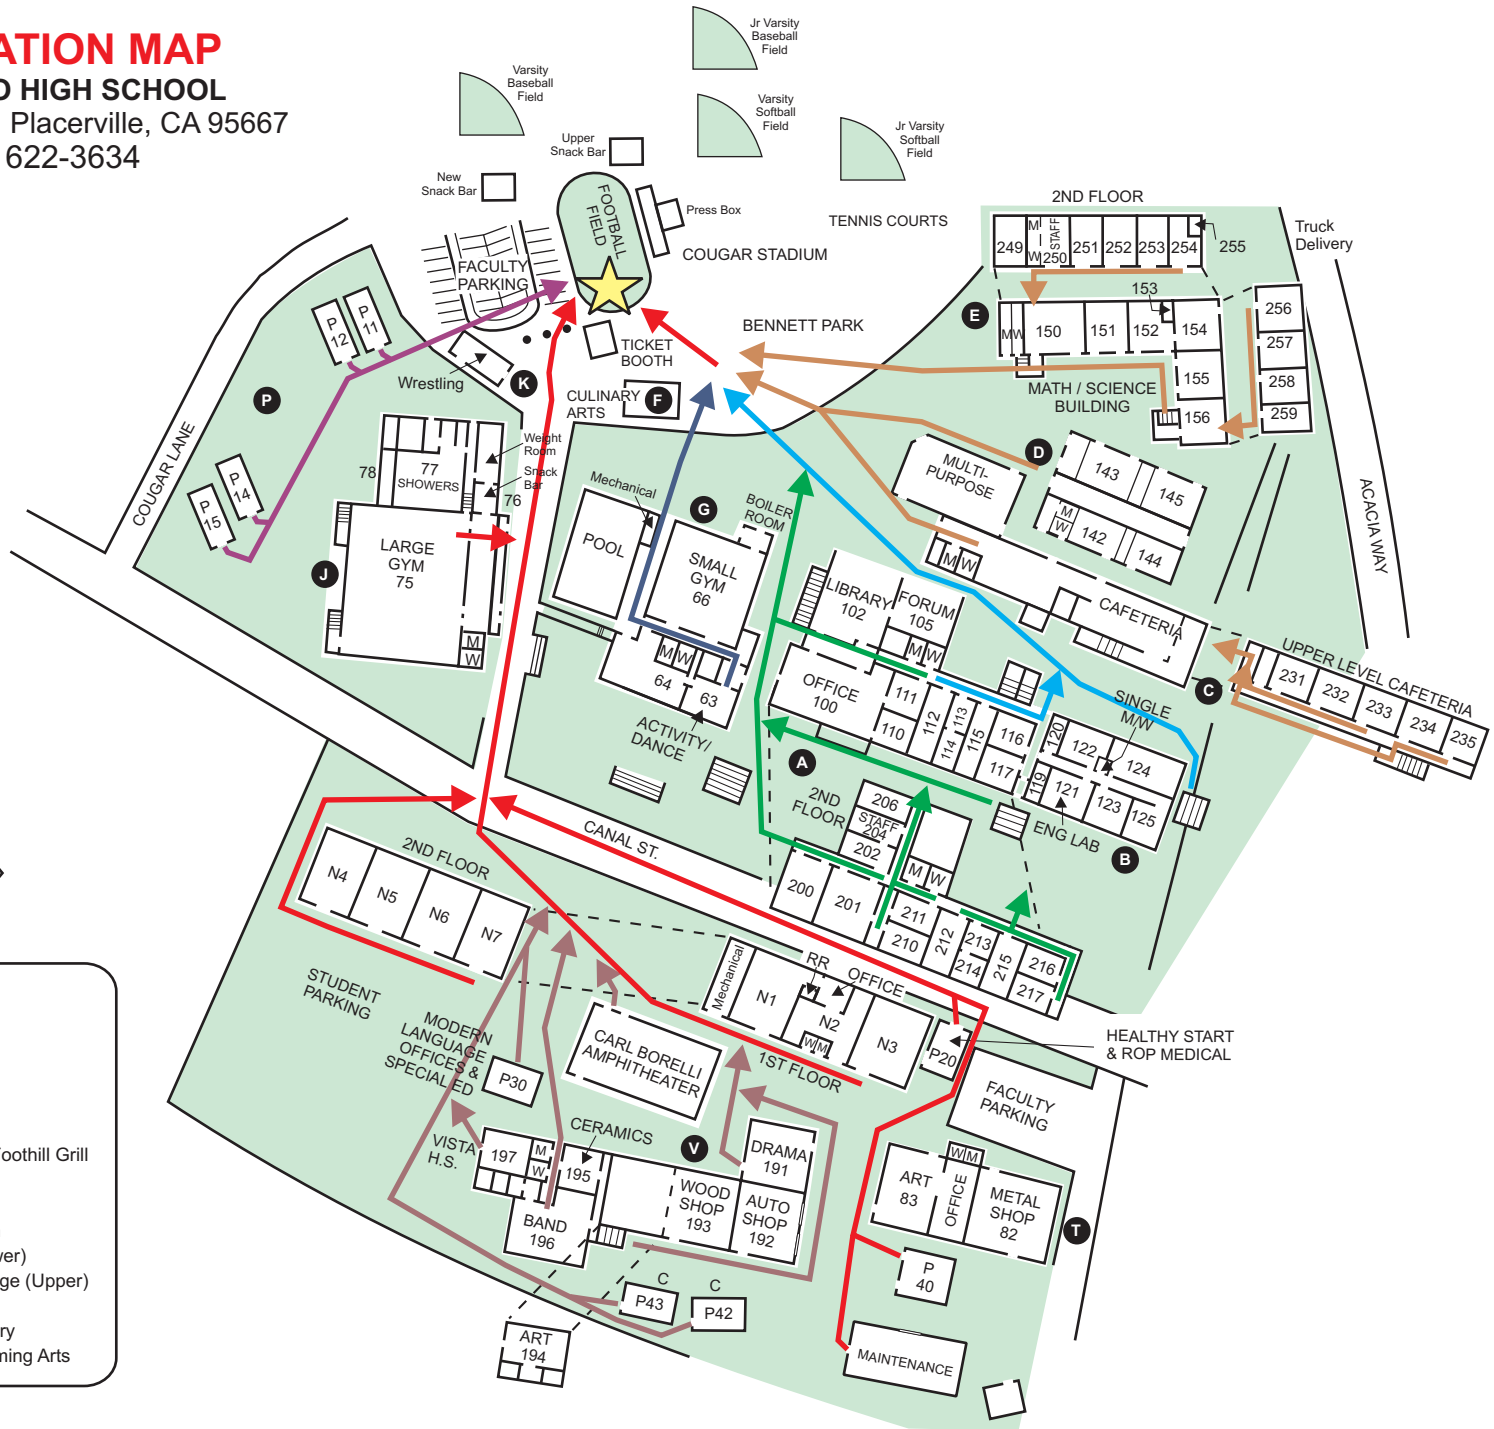

SITE MAP

EL DORADO HIGH SCHOOL

561 Canal Street, Placerville, CA 95667

(530) 622-3634

LEGEND

- A** Administration
- B** Business
- C** Cafeteria
- D** Science
- E** Math / Science
- F** Culinary Arts / Foothill Grill
- G** Gym - Small
- J** Gym - Large
- K** Wrestling Room
- N** Special Ed (Lower)
- Modern Language (Upper)
- P** Portables
- T** Trades & Industry
- V** Visual & Performing Arts

EVACUATION MAP

EL DORADO HIGH SCHOOL

561 Canal Street, Placerville, CA 95667

(530) 622-3634

LEGEND

- A** Administration
- B** Business
- C** Cafeteria
- D** Science
- E** Math / Science
- F** Culinary Arts / Foothill Grill
- G** Gym - Small
- J** Gym - Large
- K** Wrestling Room
- N** Special Ed (Lower)
Modern Language (Upper)
- P** Portables
- T** Trades & Industry
- V** Visual & Performing Arts

UTILITIES MAP

EL DORADO HIGH SCHOOL

561 Canal Street, Placerville, CA 95667

(530) 622-3634

UTILITIES LEGEND

-  PROPANE TANKS
-  ELECTRICAL PANELS
-  ELECTRICAL MAINS
-  WATER SHUTOFF

LEGEND

- A** Administration
- B** Business
- C** Cafeteria
- D** Science
- E** Math / Science
- F** Culinary Arts / Foothill Grill
- G** Gym - Small
- J** Gym - Large
- K** Wrestling Room
- N** Special Ed (Lower)
Modern Language (Upper)
- P** Portables
- T** Trades & Industry
- V** Visual & Performing Arts