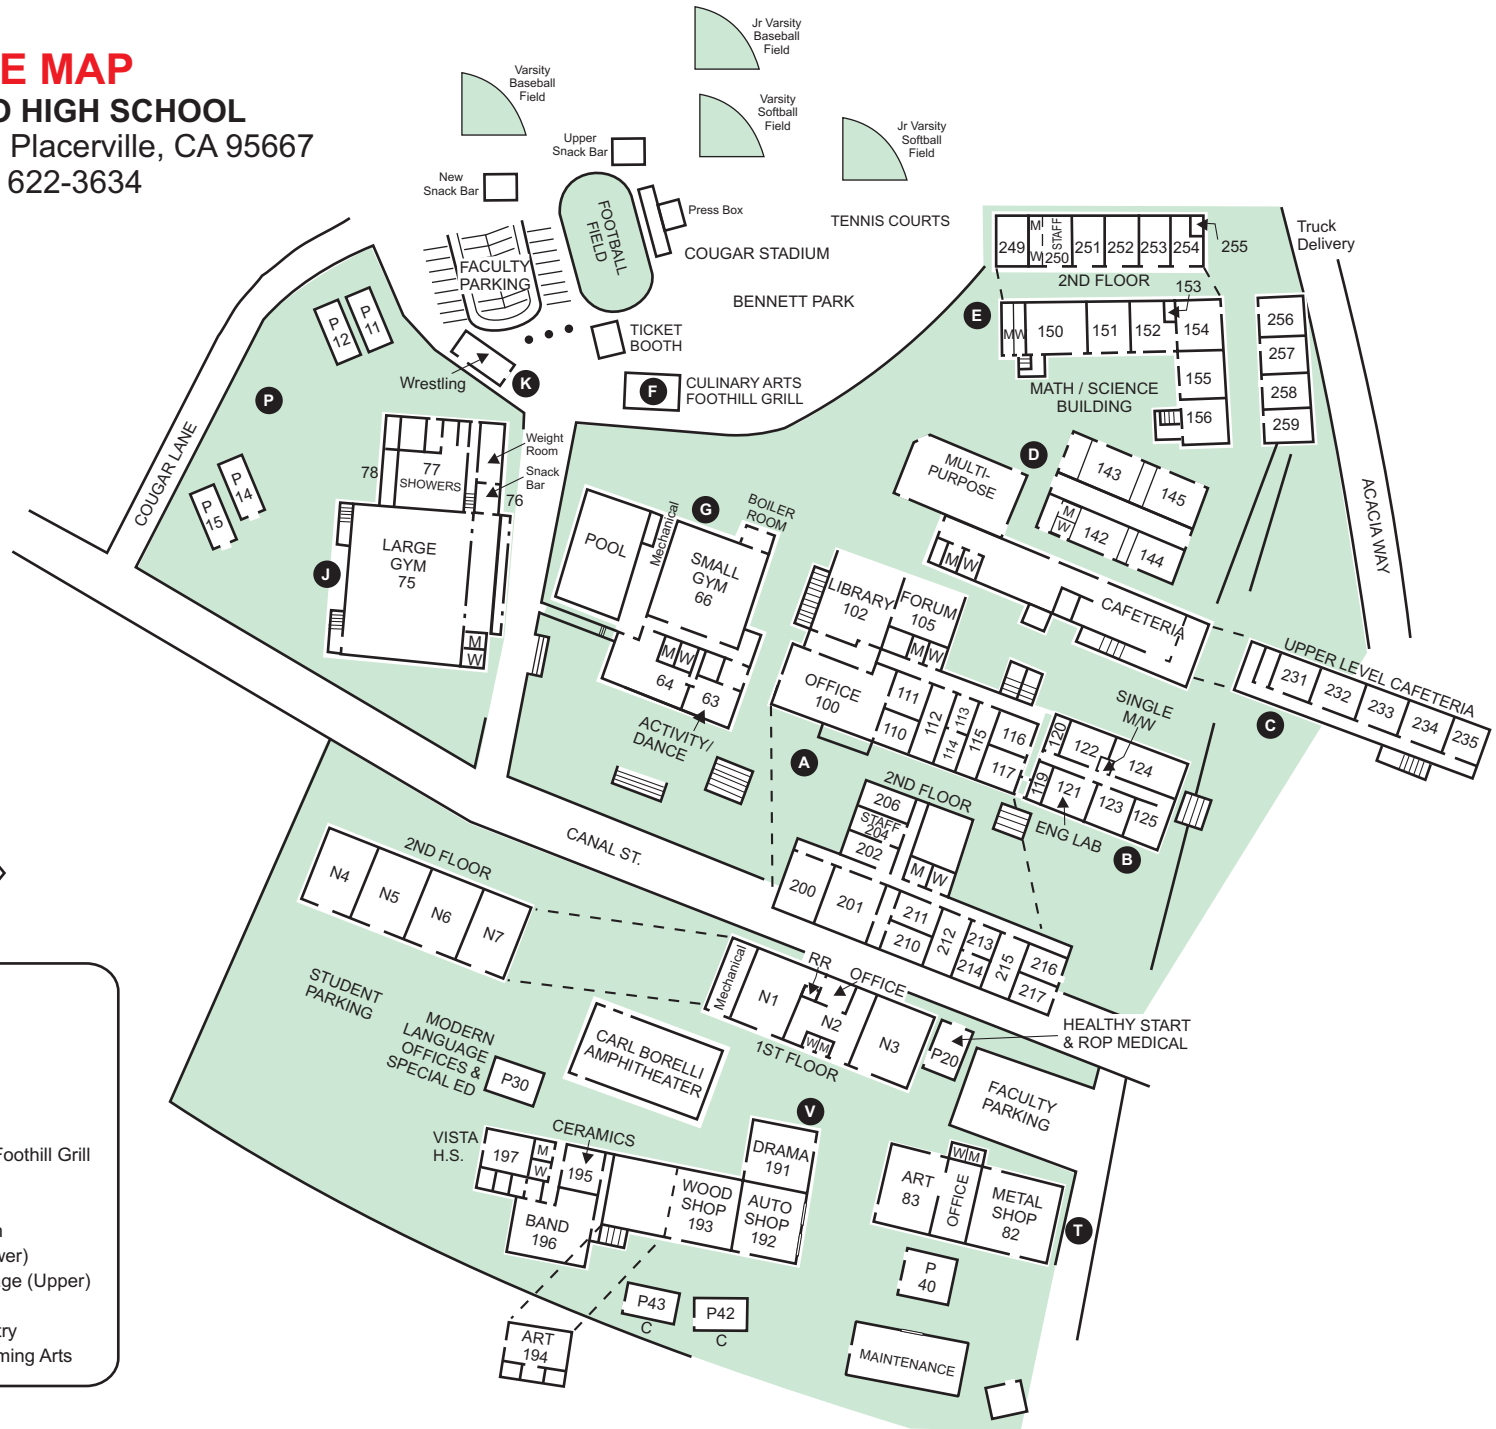

SITE MAP

EL DORADO HIGH SCHOOL

561 Canal Street, Placerville, CA 95667

(530) 622-3634

LEGEND

- A** Administration
- B** Business
- C** Cafeteria
- D** Science
- E** Math / Science
- F** Culinary Arts / Foothill Grill
- G** Gym - Small
- J** Gym - Large
- K** Wrestling Room
- N** Special Ed (Lower)
- Modern Language (Upper)
- P** Portables
- T** Trades & Industry
- V** Visual & Performing Arts

EVACUATION MAP

EL DORADO HIGH SCHOOL

561 Canal Street, Placerville, CA 95667

(530) 622-3634

LEGEND

- A** Administration
- B** Business
- C** Cafeteria
- D** Science
- E** Math / Science
- F** Culinary Arts / Foothill Grill
- G** Gym - Small
- J** Gym - Large
- K** Wrestling Room
- N** Special Ed (Lower)
Modern Language (Upper)
- P** Portables
- T** Trades & Industry
- V** Visual & Performing Arts

UTILITIES MAP

EL DORADO HIGH SCHOOL

561 Canal Street, Placerville, CA 95667

(530) 622-3634

UTILITIES LEGEND

-  PROPANE TANKS
-  ELECTRICAL PANELS
-  ELECTRICAL MAINS
-  WATER SHUTOFF

LEGEND

- A** Administration
- B** Business
- C** Cafeteria
- D** Science
- E** Math / Science
- F** Culinary Arts / Foothill Grill
- G** Gym - Small
- J** Gym - Large
- K** Wrestling Room
- N** Special Ed (Lower)
Modern Language (Upper)
- P** Portables
- T** Trades & Industry
- V** Visual & Performing Arts